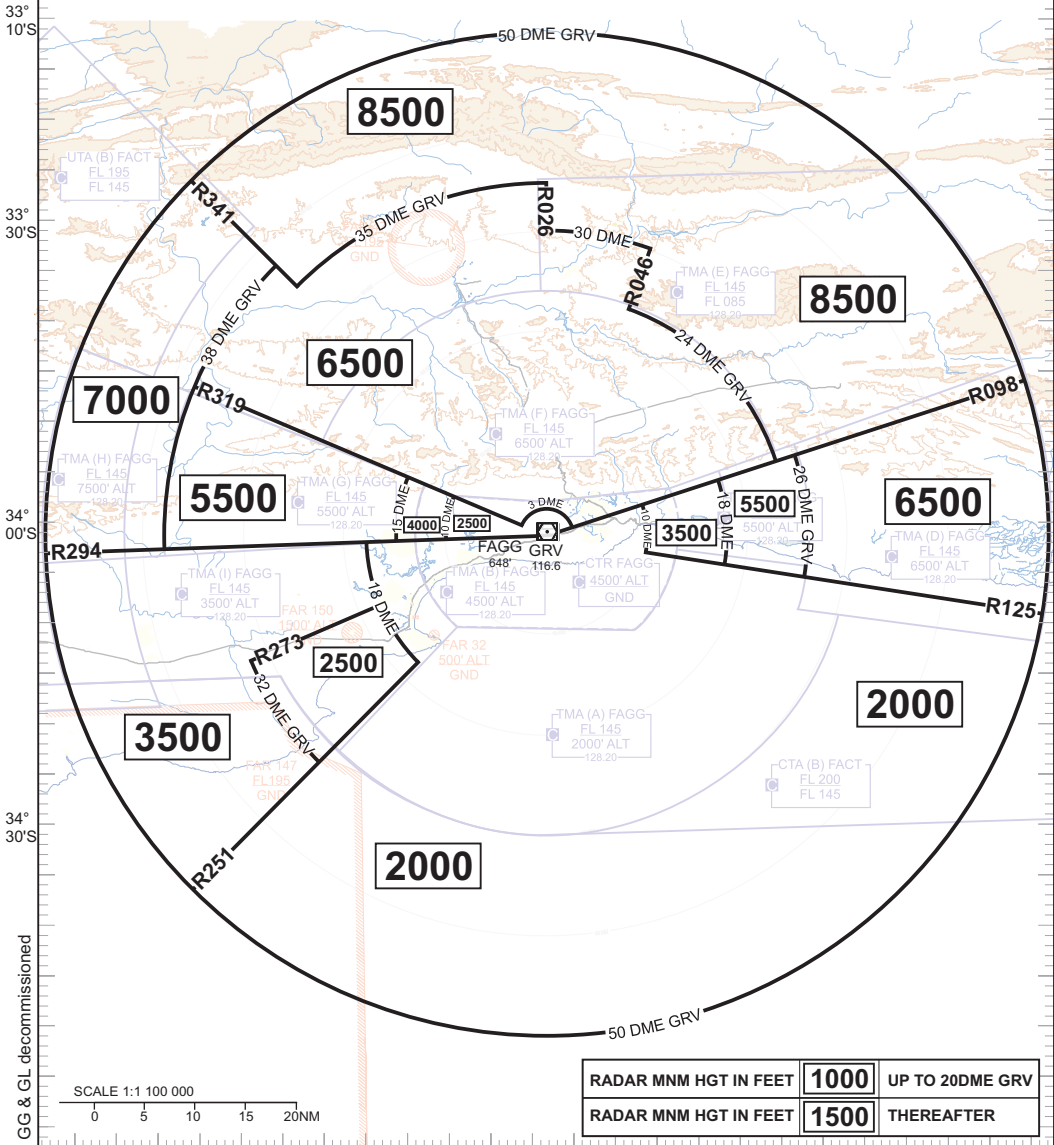

**RADAR MINIMUM
ALTITUDE
CHART**

**AERODROME ELEV 648'
TRANSITION ALT 8000'**

GEORGE APP: 128.20
TWR: 118.90
ALPHA OSCAR (APN): 122.65
ATIS: 126.225

**GEORGE
FAGG**

**ELEV, ALT & HGT IN FEET
DIST IN NM
BRG ARE MAG
VAR 26°W (2009)**

CHANGE: NDB GG & GL decommissioned

RADAR MNM HGT IN FEET	1000	UP TO 20DME GRV
RADAR MNM HGT IN FEET	1500	THEREAFTER